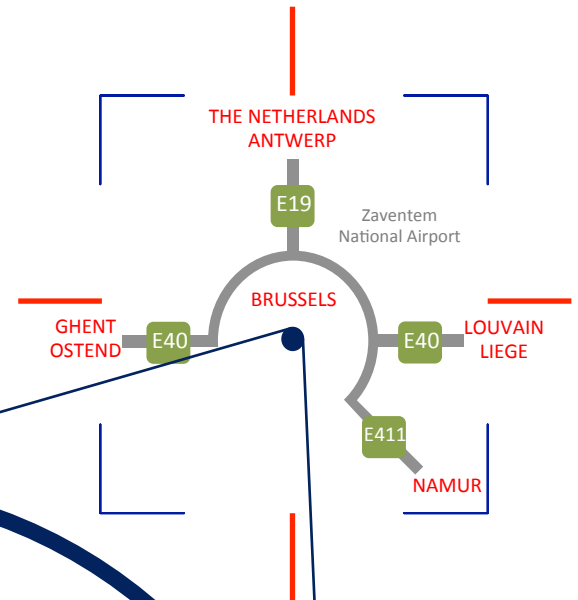

Rothers Group

Rue des Colonies 11
1000 Brussels
Belgium
P: +32 (0) 2 588 04 57
F: +32 (0) 2 517 65 00
info@rothersgroup.com

Liège | Leuven

Coming from Liège-Leuven
- E40 Liège-Leuven-Brussels
- At the interchange, exit toward Centre
- Keep left, following signs for Meiser / Centre
- Merge onto N23
- At roundabout, take 1st exit continuing on N23
- Follow onto Rue des Colonies

Ostend | Ghent

Coming from Ostend-Ghent
- E40 Ostend-Brussels
- At the interchange Groot-Bijgaarden/Zellik, follow A10
- Continue onto Av. Charles-Quint / A10
- Continue onto Leopold II Tunnel / R20
- Right on Antwerselaan
- Left at Rue de l'Eveque
- Follow to Rue des Colonies

Antwerp

Coming from Antwerp
- E19 Antwerp-Brussels
- At the interchange, take exit Machelen on left to merge onto E40 toward E411/Brussels
- Exit toward Centre
- Keep left, following signs for Meiser / Centre
- Merge onto N23
- At roundabout, take 1st exit continuing on N23
- Follow onto Rue des Colonies

Namur

Coming from Namur
- E411 Namur-Brussels
- Exit toward N210
- Keep right onto N210
- Right onto N206
- Right onto R21
- 1st Left onto N4
- Keep right, at roundabout, take 3rd exit onto N23
- Continue onto Rue des Colonies